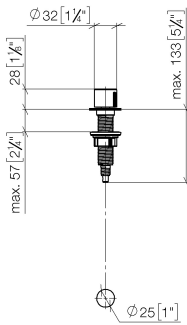

**Strainer waste with control handle - Brushed Champagne (22kt Gold)**

ELIO

10 712 970

- control for single basin
- including adapter for Bowden cable

Fits ELIO, ENO, MEM, META SQUARE, SYNC and TARA ULTRA

Fits: ELIO, MEM, ENO, SYNC, TARA ULTRA, META SQUARE

	Brushed Champagne (22kt Gold)	10 712 970-46
	Chrome	10 712 970-00
	Brushed Platinum	10 712 970-06
	Platinum	10 712 970-08
	Durabrand (23kt Gold)	10 712 970-09
	Dark Chrome	10 712 970-19
	Brushed Durabrand (23kt Gold)	10 712 970-28
	Matte Black	10 712 970-33
	Champagne (22kt Gold)	10 712 970-47
	Brushed Chrome	10 712 970-93
	Brushed Dark Platinum	10 712 970-99

10 712 970

mm [inches]

10 712 970

Parts for other finishes can be found here: [Chrome](#)

**Spare parts list**

No.	Item Number	Name	Quantity used	Delivery time
1	09 20 97 030-46	handle	1	60
2	90 12 12 002 00 90	fixing cap	1	2
3	09 27 87 011-46	rosette	1	30
4	09 14 10 042 90	seal	1	2
5	09 29 06 087-46	spindle	1	-
Spare part can no longer be ordered, please order the replacement item				
6	04 30 01 029 00 90	adaptor	1	2
7	09 24 03 175 90	adaptor	1	2
8	09 11 10 073-07	connection	1	30
9	09 11 10 074-07	connection	1	30
10	09 11 10 079-07	connection	1	30
11	09 30 11 087 90	disc	1	2
12	09 23 30 024-07	nut	1	30